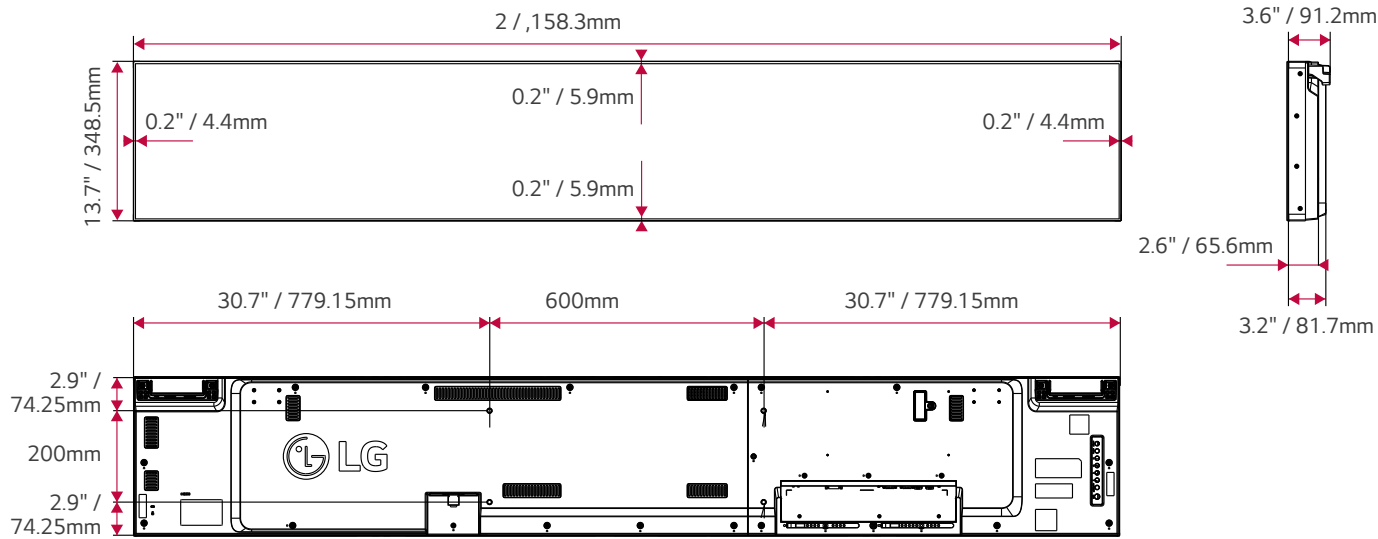

* ConnectedCare is the brand name of LG Signage365Care Service. The availability differs by region.

DIMENSIONS

CONNECTIVITY

- | | | | |
|------------------|------------------|---------------------|-----------|
| ① AUDIO In | ⑤ DP In | ⑨ USB 2.0 In | ⑬ LAN In |
| ② AUDIO Out | ⑥ DP Out | ⑩ IR & LIGHT SENSOR | ⑭ LAN Out |
| ③ HDMI(1) In 2.0 | ⑦ HDMI(3) In 1.4 | ⑪ RS-232C In | |
| ④ HDMI(2) In 2.0 | ⑧ DVI-D In | ⑫ RS-232C Out | |

* Dimensions & Jack Panels may differ from the above image, so please contact LG salesteam to verify before ordering.

SPECIFICATIONS

86BH5F-M

DISPLAY	Screen Size	86"
	Panel Technology	IPS
	Back Light Type	Direct
	Aspect Ratio	58:9
	Native Resolution	3840 x 600
	Refresh Rate	60 Hz
	Brightness (Typ.)	500 nits
	Contrast Ratio	1100:1
	Dynamic CR	500,000:1
	Color gamut	NTSC 72%
	Viewing Angle (H x V)	178° x 178°
	Color Depth	10 bit, 1.07 Billion colors
	Response Time	8ms (G to G)
	Surface Treatment(Haze)	3%
	Lifetime	50,000 Hrs (Typ.)
	Operation Hours (Hours/Day)	24/7
Portrait / Landscape	Yes / Yes	
CONNECTIVITY	HDMI In	Yes (x3), HDCP2.2
	DP In	Yes (x1), HDCP2.2
	DVI-D In	Yes (x1), HDCP1.4
	Audio In	Yes (x1)
	RS232C In	Yes (x1)
	RJ45(LAN)	Yes (x1)
	IR In	Yes (x1)
	USB in	USB2.0 Type A (x2)
	DP Out	Yes (x1), Input: HDMI / DVI / DP
	Audio Out	Yes (x1)
	RS232C OUT	Yes (x1)
RJ45(LAN)	Yes (x1)	
MECHANICAL	Bezel Color	Black
	Bezel Width	T/R/L/B: 5.9 / 4.4 / 4.4 / 5.9 mm
	Weight (Head)	45.2 lbs / 20.5 kg
	Shipping Weight	84.2 lbs / 38.2 kg
	Monitor Dimension (W x H x D)	85.0 x 13.7 x 3.2 in / 2158.3 x 348.5 x 81.7 mm
	Shipping Dimensions (W x H x D)	90.2 x 23.6 x 9.0 in / 2290 x 599 x 228 mm
	Handle	Yes
VESA™ Standard Mount Interface	600 x 200	
FEATURES	Internal Memory	8 GB
	Built-in Wi-Fi	Yes
	Temperature Sensor	Yes
	Auto Brightness sensor	Yes
	Current Sensor	Yes
	Local Key Operation	Yes
	Local Contents Scheduling	Yes
	Group Manager	Yes
	USB Plug & Play	Yes
	Fail over	Yes
	Booting Logo Image	Yes
	No Signal Image	Yes